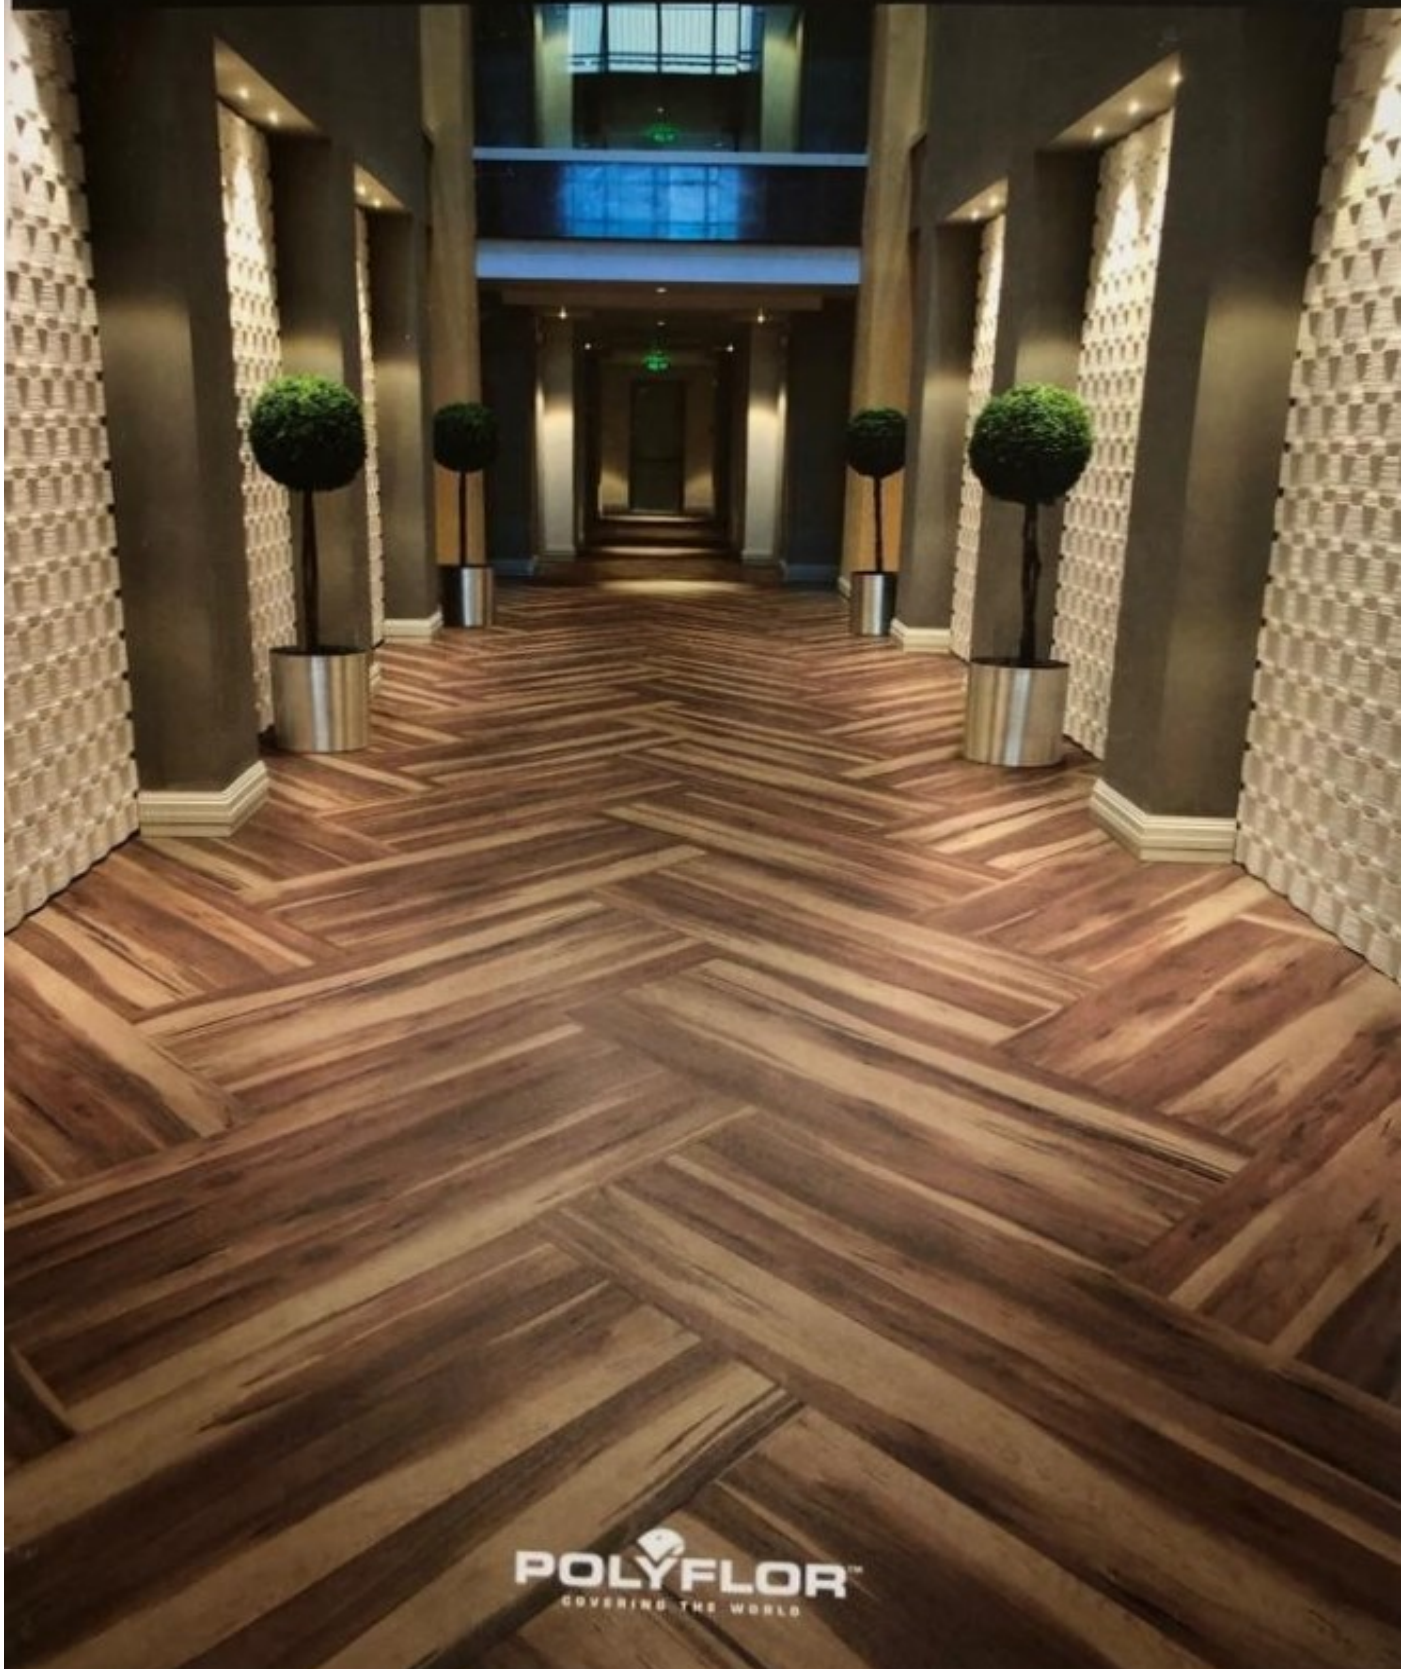

Affinity2⁵⁵

Beauty & performance come together